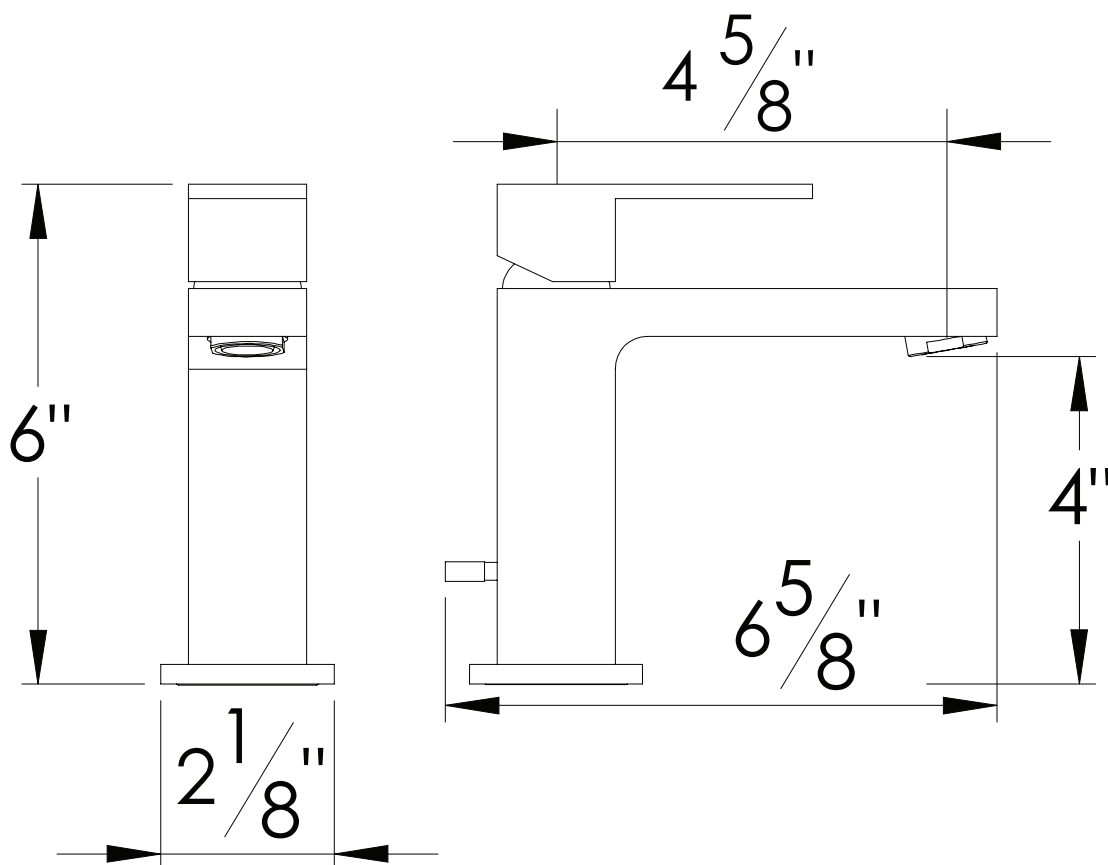

## PRODUCT SPECIFICATION SHEET

### ITEM # 2480MD Single control lavatory set

- "MD" style handle
- Solid brass
- Includes pop-up drain assembly
- 1/4 turn ceramic disc cartridge
- 1.2 GPM (CALGreen Compliant)

The measurements shown are for reference only. Products and specifications shown are subject to change without notice.